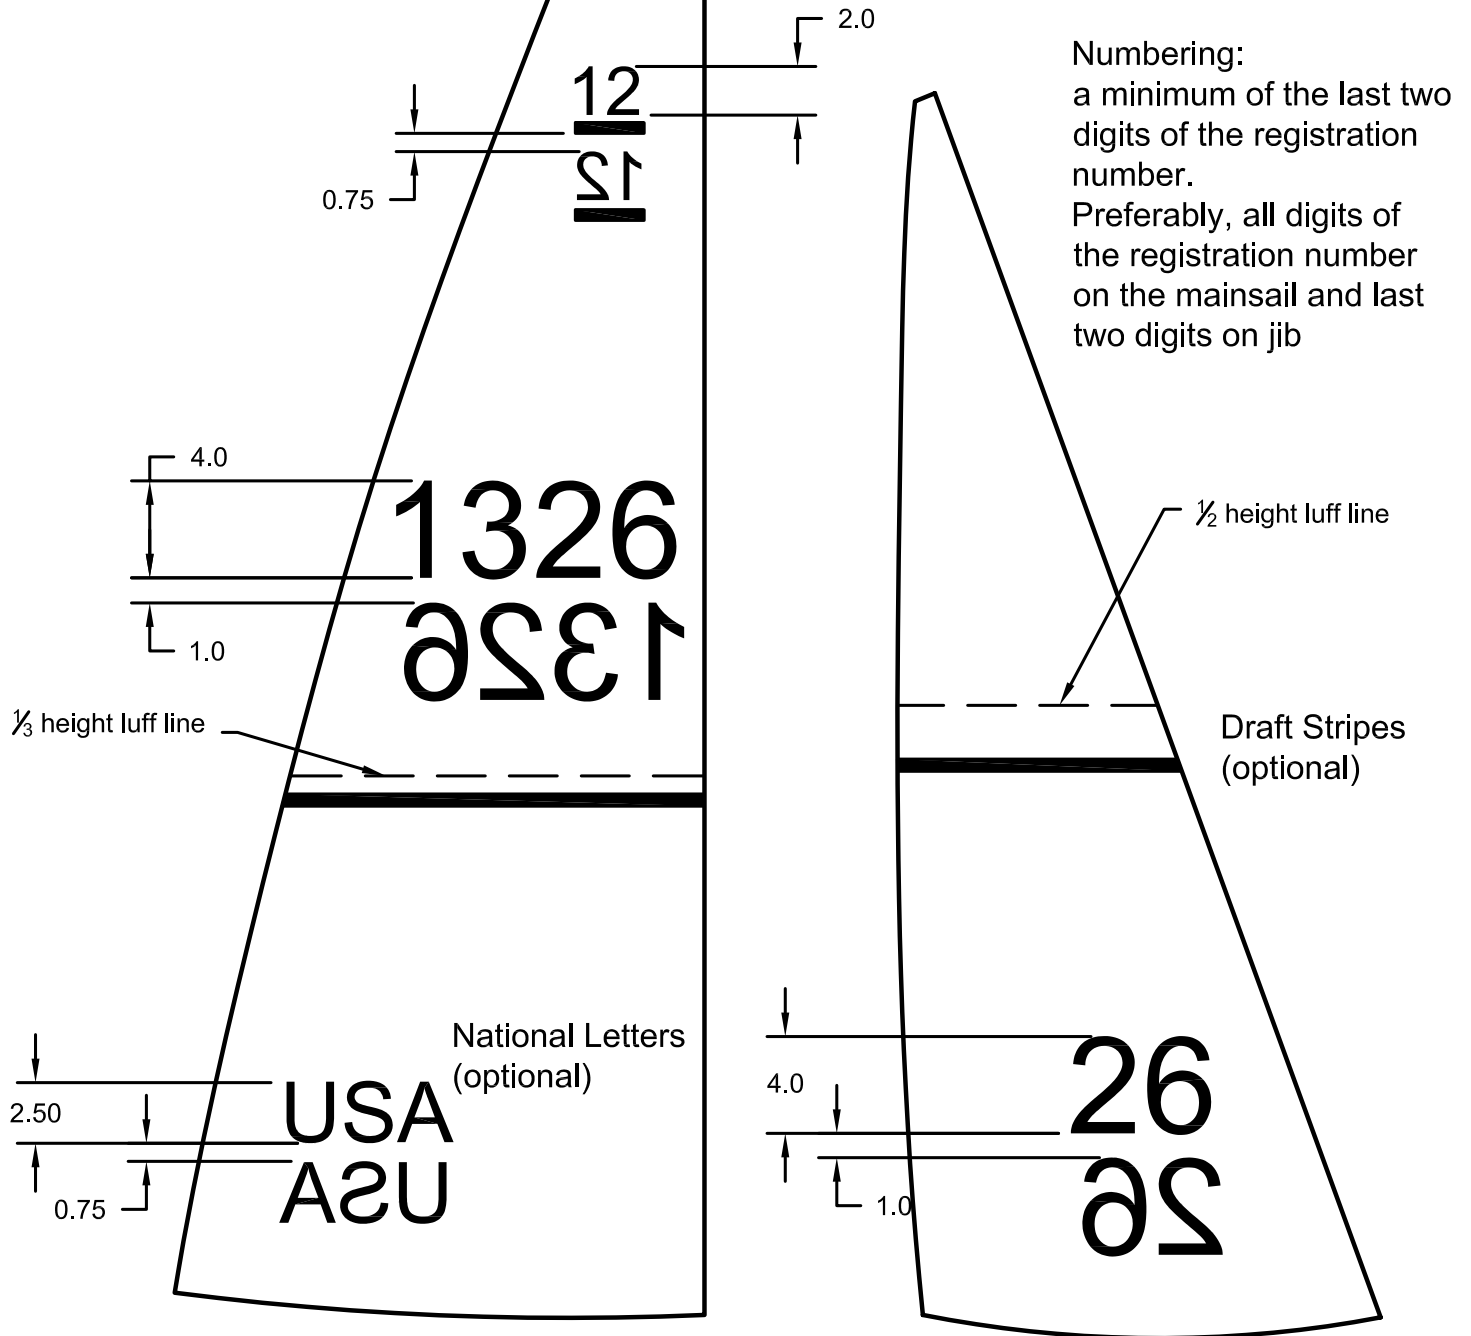

EC12 Model Yacht Sail Marking Diagram

	Height		Spacing between adjacent characters	
	mm	Inches	mm	Inches
Class Insignia	50-77	1.97-3.00		
Sail Numbers	100-110	3.94-4.33	20-30	.79-1.18
National Letters	60-70	2.36-2.76	13-23	.51-.91

Identification marks for registration number 1326. Sail marks and measurement controlled by ISAF.
This diagram is only a graphical representation of ISAF Rules and procedures.
For more information or measuring procedures, see www.sailing.org.